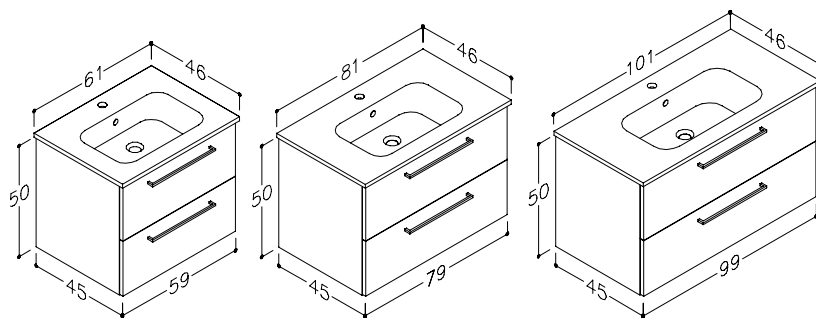

BASIN UNITS WITH WASHBASINS

DECOR	61.5 CM	81.5 CM	101.5 CM
light oak	27113335	27113535	27113735
	340 €	385 €	490 €

TALL UNIT

DECOR	35 CM
light oak	2731235
	340 €

BASIN UNITS WITH WASHBASINS

DECOR	61.5 CM	81.5 CM	101.5 CM
● light oak	28113335	28113535	28113735
	389 €	459 €	539 €

TALL UNIT

DECOR	35 CM
● light oak	2831235
	340 €

BASIN UNITS WITH INTEGRATED HANDLES AND WASHBASINS

DECOR		HANDLES	51 CM	61 CM	81 CM
 matt white	 matt white		26112212	26112312	26112512
 matt grey	 matt grey		26112205	26112305	26112505
 cocoa brown	 cocoa brown		26112215	26112315	26112515
			259 €	309 €	349 €

TALL UNITS WITH INTEGRATED METAL HANDLES

DECOR		HANDLES	35 CM
 matt white	 matt white		2631212
 matt grey	 matt grey		2631205
 cocoa brown	 cocoa brown		2631215
			269 €

BASIN UNITS WITH WASHBASINS

DECOR		HANDLES		61 CM	81 CM	101 CM
	glossy white		chrome	12113311	12113511	12113711
	taupe		chrome	12113313	12113513	12113713
	light oak		chrome	12113335	12113535	12113735
				335 €	380 €	480 €