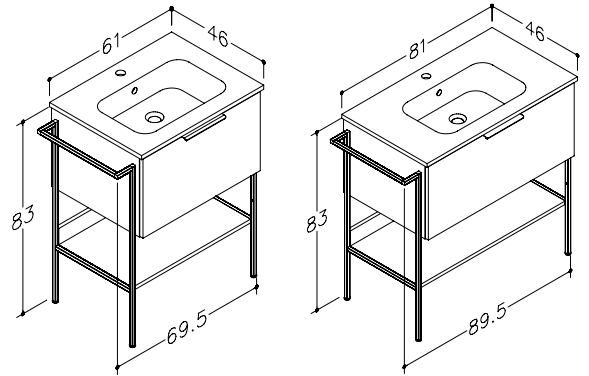

TALL UNITS

DECOR	HANDLES	35 CM	35 CM
glossy white	aluminium	1431211	1433211
black oak	aluminium	1431201	1433201
grey oak	aluminium	1431210	1433210
		170 €	180 €

MIRROR CABINETS

DECOR	60 CM	80 CM	100 CM
○ glossy white	1300311	1300511	1300711
	110 €	130 €	150 €

MIRROR CABINETS WITH LED ILLUMINATOR *GARDA*

DECOR	60 CM	80 CM	100 CM
○ glossy white	1302311	1302511	1302711
	185 €	200 €	235 €

BASIN UNITS WITH WASHBASINS

DECOR	HANDLES	61.5 CM	81.5 CM	101.5 CM
○ glossy white	● chrome	131133114	131135114	131137114
		325 €	365 €	435 €

TALL UNITS

DECOR	HANDLES	35 CM	35 CM
○ glossy white	● chrome	13312114	13332114
		175 €	190 €

BASIN UNITS WITH WASHBASINS AND BLACK SIDE FRAMES

DECOR		HANDLES		61 CM	81 CM
	matt white		black	23113312	23113512
	tobacco oak		black	23113319	23113519
				375 €	440 €