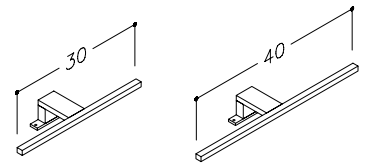

LED ILLUMINATORS FOR MIRROR CABINETS

IP44 LED

DECOR	30 CM	40 CM
chrome	01514	
black		01515B
	40 €	60 €