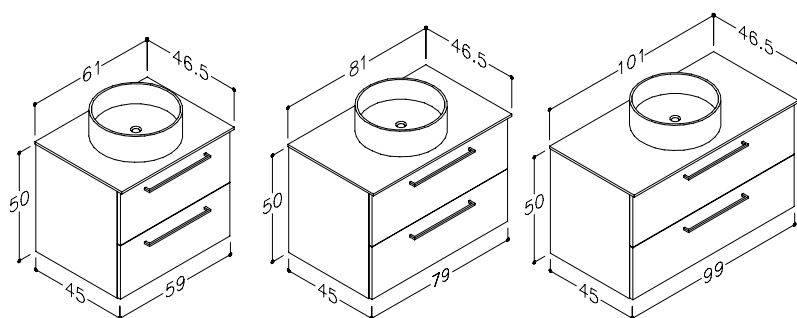

TALL UNIT

DECOR	35 CM
● light oak	2831235
	340 €

BASIN UNITS WITH INTEGRATED HANDLES AND WASHBASINS

DECOR		HANDLES	51 CM	61 CM	81 CM
 matt white	 matt white		26112212	26112312	26112512
 matt grey	 matt grey		26112205	26112305	26112505
 cocoa brown	 cocoa brown		26112215	26112315	26112515
			259 €	309 €	349 €

TALL UNITS WITH INTEGRATED METAL HANDLES

DECOR		HANDLES	35 CM
 matt white	 matt white		2631212
 matt grey	 matt grey		2631205
 cocoa brown	 cocoa brown		2631215
			269 €

BASIN UNITS WITH WASHBASINS

DECOR		HANDLES		61 CM	81 CM	101 CM
	glossy white		chrome	12113311	12113511	12113711
	taupe		chrome	12113313	12113513	12113713
	light oak		chrome	12113335	12113535	12113735
				335 €	380 €	480 €

BASIN UNITS WITH WORKTOPS AND COUNTERTOP WASHBASINS

DECOR	WORKTOP	WASHBASIN	HANDLES	61 CM	81 CM	101 CM
				1251332112	1251352112	1251372112
				1251332132	1251352132	1251372132
				1251332352	1251352352	1251372352
				420 €	485 €	530 €