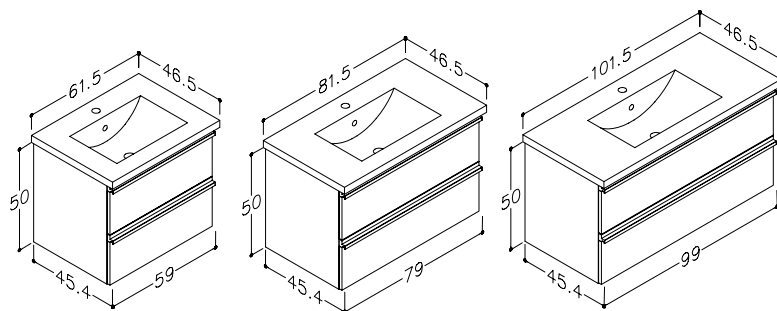

BASIN UNITS WITH WASHBASINS

DECOR	61.5 CM	81.5 CM	101.5 CM
light oak	27113335	27113535	27113735
	340 €	385 €	490 €

TALL UNIT

DECOR	35 CM
light oak	2731235
	340 €

BASIN UNITS WITH WASHBASINS

DECOR	61.5 CM	81.5 CM	101.5 CM
● light oak	28113335	28113535	28113735
	389 €	459 €	539 €

TALL UNIT

DECOR	35 CM
● light oak	2831235
	340 €

BASIN UNITS WITH INTEGRATED HANDLES AND WASHBASINS

DECOR		HANDLES	51 CM	61 CM	81 CM
 matt white	 matt white		26112212	26112312	26112512
 matt grey	 matt grey		26112205	26112305	26112505
 cocoa brown	 cocoa brown		26112215	26112315	26112515
			259 €	309 €	349 €