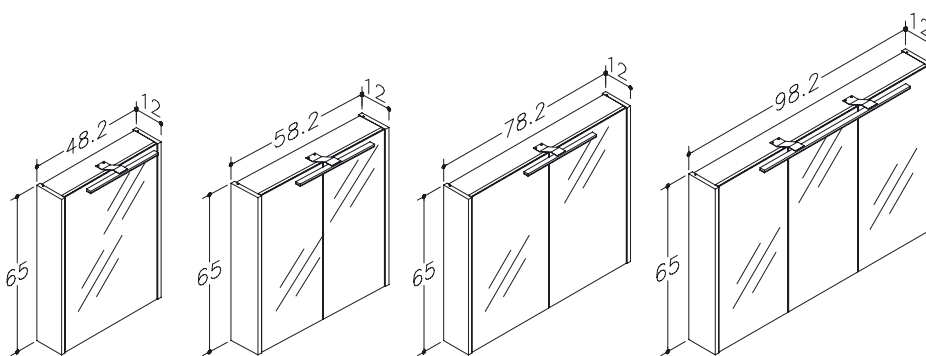

MIRROR CABINETS WITH COLORED SIDES AND LED ILLUMINATOR *GARDA*

DECOR	48.2 CM	58.2 CM	78.2 CM	98.2 CM
glossy white	1402211	1402311	1402511	1402711
black oak	1402201	1402301	1402501	1402701
grey oak		1402310	1402510	1402710
light oak	1402235	1402335	1402535	1402735
taupe		1402313	1402513	1402713
	150 €	180 €	195 €	235 €