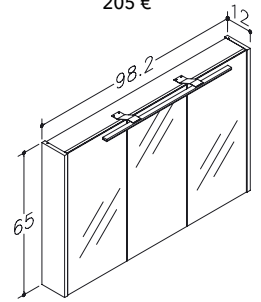

MIRROR CABINETS WITH LED ILLUMINATOR *GARDA*

IP44

DECOR	58.2 CM	78.2 CM	98.2 CM
matt white	2002312	2002512	2002712
matt grey	2002305	2002505	2002705
grey cashmere	2002306	2002506	2002706

180 €

195 €

235 €