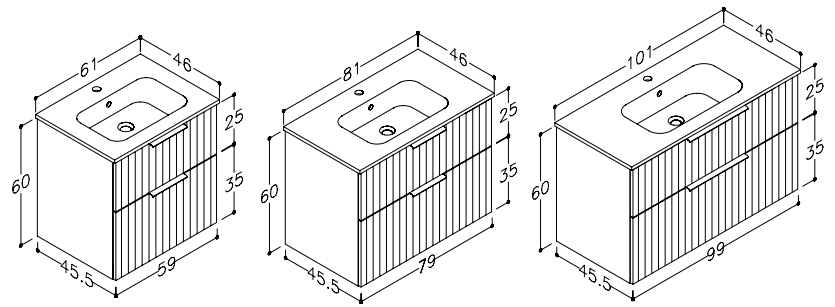

TALL UNITS

DECOR	HANDLES	35 CM	35 CM
○ glossy white	● chrome	13312114	13332114
		175 €	190 €

BASIN UNITS WITH WASHBASINS AND BLACK SIDE FRAMES

DECOR		HANDLES		61 CM	81 CM
	matt white		black	23113312	23113512
	tobacco oak		black	23113319	23113519
				375 €	440 €

TALL UNITS

DECOR		HANDLES		35 CM
	matt white		black	23301212
	tobacco oak		black	23301219
				220 €

BASIN UNITS WITH WASHBASINS

DECOR		HANDLES		61 CM	81 CM	101 CM
 matt white	 aluminium			21113312	21113512	21113712
 graphite	 aluminium			21113322	21113522	21113722
 brown oak	 black			21113320	21113520	21113720
				375 €	440 €	525 €

TALL UNITS

DECOR		HANDLES		35 CM
 matt white	 aluminium			21301212
 graphite	 aluminium			21301222
 brown oak	 black			21301220
				215 €

**BASIN UNITS
WITH WASHBASINS
AND GROOVED FRONTS**

DECOR		HANDLES	61 CM	81 CM	101 CM
○ matt white	● chrome	● chrome	25113312	25113512	25113712
● graphite	● chrome	● chrome	25113322	25113522	25113722
			340 €	385 €	490 €