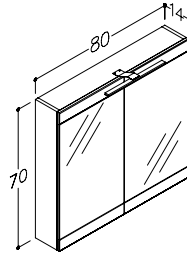

MIRROR CABINETS WITH LED ILLUMINATOR *GARDA*

DECOR	60 CM	80 CM	100 CM
○ glossy white	1302311	1302511	1302711
	185 €	200 €	235 €