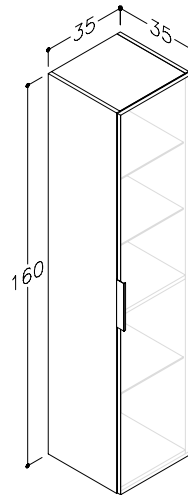

MIRROR CABINETS WITH LED ILLUMINATOR *GARDA*

DECOR	60 CM	80 CM	100 CM
○ glossy white	1302311	1302511	1302711
	185 €	200 €	235 €

BASIN UNITS WITH WASHBASINS

DECOR	HANDLES	61.5 CM	81.5 CM	101.5 CM
○ glossy white	● chrome	131133114	131135114	131137114
		325 €	365 €	435 €

TALL UNITS

DECOR	HANDLES	35 CM	35 CM
○ glossy white	● chrome	13312114	13332114
		175 €	190 €

BASIN UNITS WITH WASHBASINS AND BLACK SIDE FRAMES

DECOR		HANDLES		61 CM	81 CM
	matt white		black	23113312	23113512
	tobacco oak		black	23113319	23113519
				375 €	440 €

TALL UNITS

DECOR		HANDLES		35 CM
	matt white		black	23301212
	tobacco oak		black	23301219
				220 €

BASIN UNITS WITH WASHBASINS

DECOR		HANDLES		61 CM	81 CM	101 CM
 matt white	 aluminium			21113312	21113512	21113712
 graphite	 aluminium			21113322	21113522	21113722
 brown oak	 black			21113320	21113520	21113720
				375 €	440 €	525 €

TALL UNITS

DECOR		HANDLES		35 CM
 matt white	 aluminium			21301212
 graphite	 aluminium			21301222
 brown oak	 black			21301220
				215 €

**BASIN UNITS
WITH WASHBASINS
AND GROOVED FRONTS**

DECOR		HANDLES	61 CM	81 CM	101 CM
○ matt white	● chrome	● chrome	25113312	25113512	25113712
● graphite	● chrome	● chrome	25113322	25113522	25113722
			340 €	385 €	490 €