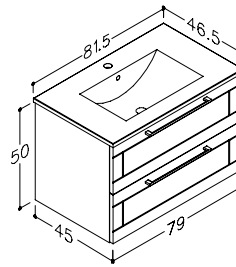

BASIN UNITS WITH WASHBASINS

DECOR	HANDLES	61.5 CM	81.5 CM	101.5 CM
○ glossy white	● chrome	131133114	131135114	131137114
		325 €	365 €	435 €