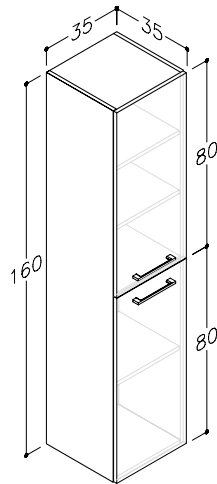

BASIN UNITS WITH WORKTOPS AND COUNTERTOP WASHBASINS

DECOR	WORKTOP	WASHBASIN	HANDLES	61 CM	81 CM	101 CM
				1251332112	1251352112	1251372112
				1251332132	1251352132	1251372132
				1251332352	1251352352	1251372352
				420 €	485 €	530 €

TALL UNITS WITH ACCESSORIES PANELS

DECOR		HANDLES		35 CM
	glossy white		chrome	12301211
	glossy white		black	12302211
	taupe		chrome	12301213
	taupe		black	12302213
	light oak		chrome	12301235
	light oak		black	12302235
				170 €

BASIN UNITS WITH WASHBASINS

DECOR	HANDLES	51 CM	51 CM	61 CM	81 CM
glossy white	chrome	15132211	15112211	15112311	15112511
black oak	chrome		15112201	15112301	15112501
light oak	chrome		15112235	15112335	15112535
		230 €	280 €	310 €	370 €

TALL UNITS WITH ACCESSORIES PANELS

DECOR	HANDLES	35 CM
glossy white	chrome	1531211
black oak	chrome	1531201
light oak	chrome	1531235
		170 €

BASIN UNITS WITH WASHBASINS

DECOR	HANDLES	61.5 CM	81.5 CM	101.5 CM	121.5 CM	121 CM
glossy white	aluminium	14113311	14113511	14113711	14113811	14113911
black oak	aluminium	14113301	14113501	14113701	14113801	14113901
grey oak	aluminium	14113310	14113510	14113710	14113810	14113910
		300 €	340 €	415 €	540 €	605 €