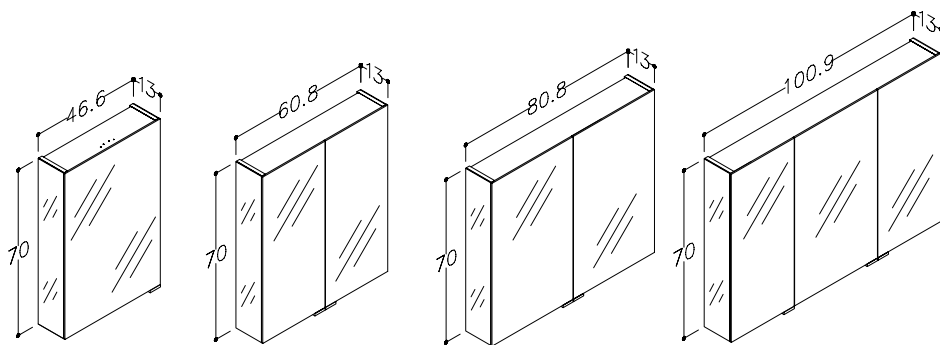

DECOR	46.6 CM	60.8 CM	80.8 CM	100.9 CM
○ mirror	2100200	2100300	2100500	2100700
	160 €	225 €	260 €	335 €

MIRROR CABINETS WITH MIRROR SIDES, DOUBLE MIRROR DOORS AND LED ILLUMINATOR **GARDA**

DECOR	46.6 CM	60.8 CM	80.8 CM	100.9 CM
○ mirror	2102200	2102300	2102500	2102700
	255 €	320 €	355 €	430 €