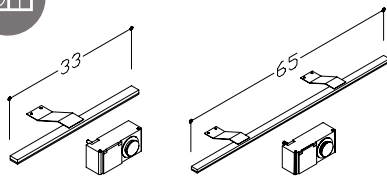

LIGHTING SYSTEMS FOR MIRROR CABINETS

IP44 LED

DECOR	33 CM	65 CM
aluminium	01512	01513
	75 €	85 €