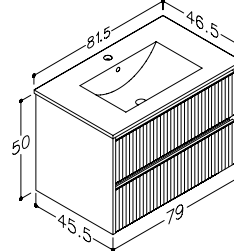

195 €

235 €

BASIN UNITS WITH WASHBASINS

DECOR	PROFILE	61.5 CM	81.5 CM	101.5 CM
matt white	aluminium	201133212	201135212	201137212
matt white	black	201133112	201135112	201137112
matt grey	aluminium	201133205	201135205	201137205
matt grey	black	201133105	201135105	201137105
grey cashmere	aluminium	201133206	201135206	201137206
grey cashmere	black	201133106	201135106	201137106