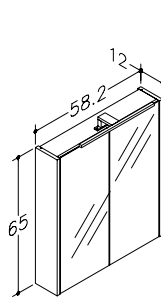

TALL UNITS

DECOR		HANDLES		35 CM
	matt white		black	23301212
	tobacco oak		black	23301219
				220 €

BASIN UNITS WITH WASHBASINS

DECOR		HANDLES		61 CM	81 CM	101 CM
 matt white	 aluminium			21113312	21113512	21113712
 graphite	 aluminium			21113322	21113522	21113722
 brown oak	 black			21113320	21113520	21113720
				375 €	440 €	525 €

TALL UNITS

DECOR		HANDLES		35 CM
 matt white	 aluminium			21301212
 graphite	 aluminium			21301222
 brown oak	 black			21301220
				215 €

**BASIN UNITS
WITH WASHBASINS
AND GROOVED FRONTS**

DECOR		HANDLES	61 CM	81 CM	101 CM
○ matt white	● chrome	● chrome	25113312	25113512	25113712
● graphite	● chrome	● chrome	25113322	25113522	25113722
			340 €	385 €	490 €

TALL UNITS

DECOR		HANDLES	35 CM
○ matt white	● chrome	● chrome	25301212
● graphite	● chrome	● chrome	25301222
			225 €

URBAN

MIRROR CABINETS WITH BLACK LED ILLUMINATOR

IP44

LED

DECOR	58.2 CM	78.2 CM	98.2 CM
matt white	2003312	2003512	2003712
matt grey	2003305	2003505	2003705
grey cashmere	2003306	2003506	2003706