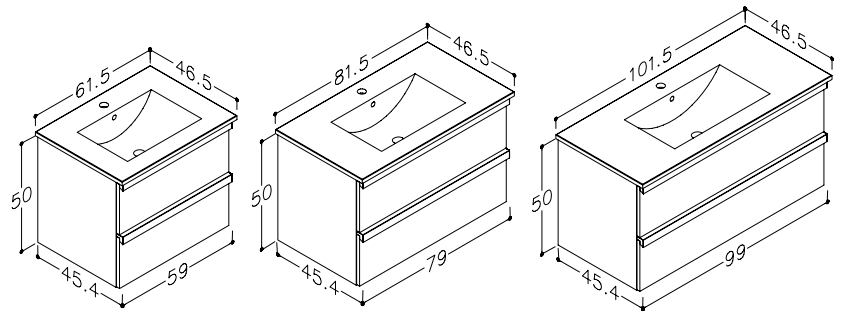

BASIN UNITS WITH WASHBASINS

DECOR	61.5 CM	81.5 CM	101.5 CM
light oak	27113335	27113535	27113735
	340 €	385 €	490 €