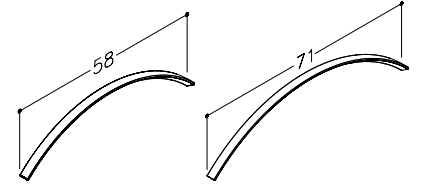

SOLAR ILLUMINATOR FOR MIRRORS

IP44 LED 4000 K

DECOR	10 CM
chrome	01519
	40 €

MOON ILLUMINATORS FOR MIRRORS

IP44 LED

DECOR	58 CM	71 CM
aluminium	01520-80A	01520-100A
black	01520-80B	01520-100B
	75 €	95 €