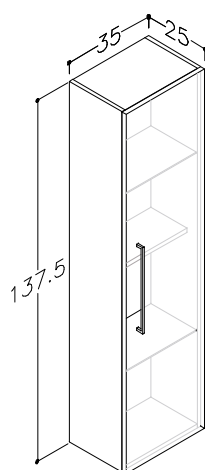

TALL UNITS WITH ACCESSORIES PANELS

DECOR		HANDLES		35 CM
	glossy white		chrome	12301211
	glossy white		black	12302211
	taupe		chrome	12301213
	taupe		black	12302213
	light oak		chrome	12301235
	light oak		black	12302235
				170 €