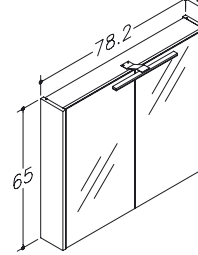

MIRROR CABINETS WITH LED ILLUMINATOR *GARDA*

IP44

DECOR	58.2 CM	78.2 CM	98.2 CM
matt white	2002312	2002512	2002712
matt grey	2002305	2002505	2002705
grey cashmere	2002306	2002506	2002706

180 €

195 €

235 €