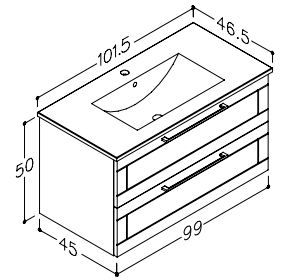

BASIN UNITS WITH WASHBASINS

DECOR	HANDLES	61.5 CM	81.5 CM	101.5 CM
○ glossy white	● chrome	131133114	131135114	131137114
		325 €	365 €	435 €