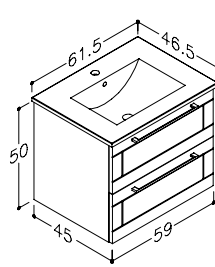

BASIN UNITS WITH WASHBASINS

DECOR	HANDLES	61.5 CM	81.5 CM	101.5 CM
○ glossy white	● chrome	131133114	131135114	131137114
		325 €	365 €	435 €