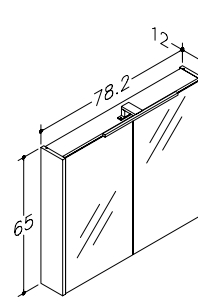

TALL UNITS

DECOR		HANDLES		35 CM
	matt white		black	23301212
	tobacco oak		black	23301219
				220 €

BASIN UNITS WITH WASHBASINS

DECOR		HANDLES		61 CM	81 CM	101 CM
 matt white	 aluminium			21113312	21113512	21113712
 graphite	 aluminium			21113322	21113522	21113722
 brown oak	 black			21113320	21113520	21113720
				375 €	440 €	525 €

TALL UNITS

DECOR		HANDLES		35 CM
 matt white	 aluminium			21301212
 graphite	 aluminium			21301222
 brown oak	 black			21301220
				215 €

**BASIN UNITS
WITH WASHBASINS
AND GROOVED FRONTS**

DECOR		HANDLES	61 CM	81 CM	101 CM
○ matt white	● chrome	● chrome	25113312	25113512	25113712
● graphite	● chrome	● chrome	25113322	25113522	25113722
			340 €	385 €	490 €

TALL UNITS

DECOR		HANDLES	35 CM
○ matt white	● chrome	● chrome	25301212
● graphite	● chrome	● chrome	25301222
			225 €

URBAN

MIRROR CABINETS WITH BLACK LED ILLUMINATOR

IP44

LED

DECOR	58.2 CM	78.2 CM	98.2 CM
matt white	2003312	2003512	2003712
matt grey	2003305	2003505	2003705
grey cashmere	2003306	2003506	2003706