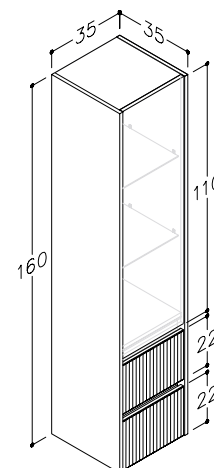

TALL UNITS

DECOR	PROFILE	35 CM
matt white	aluminium	203521212
matt white	black	203521112
matt grey	aluminium	203521205
matt grey	black	203521105
grey cashmere	aluminium	203521206
grey cashmere	black	203521106

250 €