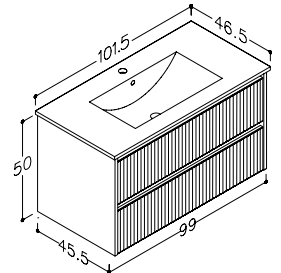

195 €

235 €

BASIN UNITS WITH WASHBASINS

DECOR	PROFILE	61.5 CM	81.5 CM	101.5 CM
matt white	aluminium	201133212	201135212	201137212
matt white	black	201133112	201135112	201137112
matt grey	aluminium	201133205	201135205	201137205
matt grey	black	201133105	201135105	201137105
grey cashmere	aluminium	201133206	201135206	201137206
grey cashmere	black	201133106	201135106	201137106