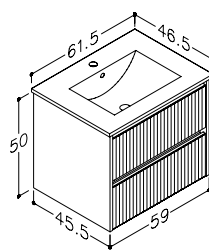

195 €

235 €

BASIN UNITS WITH WASHBASINS

DECOR	PROFILE	61.5 CM	81.5 CM	101.5 CM
matt white	aluminium	201133212	201135212	201137212
matt white	black	201133112	201135112	201137112
matt grey	aluminium	201133205	201135205	201137205
matt grey	black	201133105	201135105	201137105
grey cashmere	aluminium	201133206	201135206	201137206
grey cashmere	black	201133106	201135106	201137106