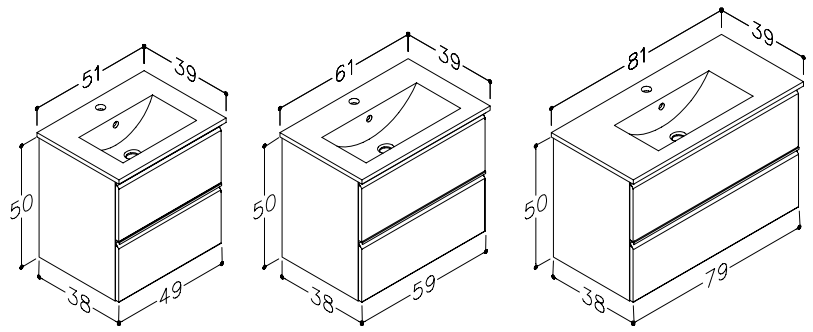

BASIN UNITS WITH WASHBASINS

DECOR	61.5 CM	81.5 CM	101.5 CM
light oak	27113335	27113535	27113735
	340 €	385 €	490 €

TALL UNIT

DECOR	35 CM
light oak	2731235
	340 €

BASIN UNITS WITH WASHBASINS

DECOR	61.5 CM	81.5 CM	101.5 CM
● light oak	28113335	28113535	28113735
	389 €	459 €	539 €

TALL UNIT

DECOR	35 CM
● light oak	2831235
	340 €

BASIN UNITS WITH INTEGRATED HANDLES AND WASHBASINS

DECOR		HANDLES	51 CM	61 CM	81 CM
 matt white	 matt white		26112212	26112312	26112512
 matt grey	 matt grey		26112205	26112305	26112505
 cocoa brown	 cocoa brown		26112215	26112315	26112515
			259 €	309 €	349 €