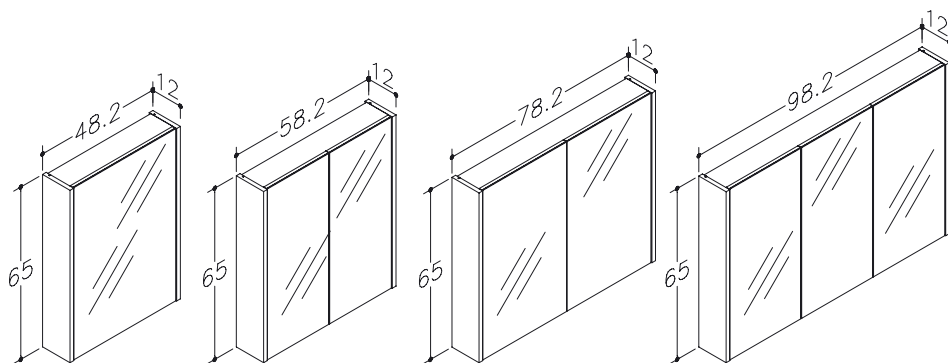

MIRROR CABINETS WITH COLORED SIDES

DECOR	48.2 CM	58.2 CM	78.2 CM	98.2 CM
glossy white	1400211	1400311	1400511	1400711
black oak	1400201	1400301	1400501	1400701
grey oak		1400310	1400510	1400710
light oak	1400235	1400335	1400535	1400735
taupe		1400313	1400513	1400713
	70 €	105 €	120 €	140 €