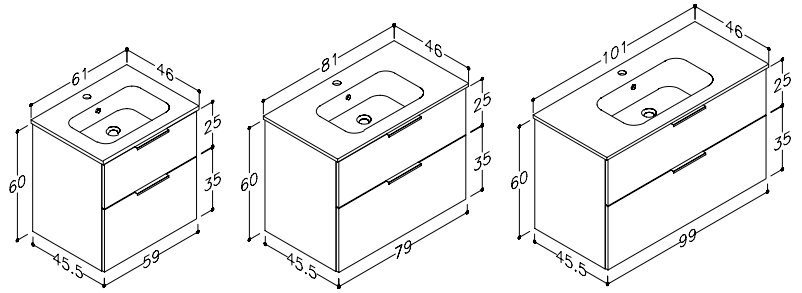

TALL UNITS

DECOR	HANDLES	35 CM	35 CM
○ glossy white	● chrome	13312114	13332114
		175 €	190 €

BASIN UNITS WITH WASHBASINS AND BLACK SIDE FRAMES

DECOR		HANDLES		61 CM	81 CM
	matt white		black	23113312	23113512
	tobacco oak		black	23113319	23113519
				375 €	440 €

TALL UNITS

DECOR		HANDLES		35 CM
	matt white		black	23301212
	tobacco oak		black	23301219
				220 €

BASIN UNITS WITH WASHBASINS

DECOR		HANDLES		61 CM	81 CM	101 CM
 matt white	 aluminium			21113312	21113512	21113712
 graphite	 aluminium			21113322	21113522	21113722
 brown oak	 black			21113320	21113520	21113720
				375 €	440 €	525 €