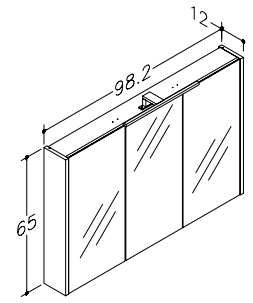

TALL UNITS

DECOR		HANDLES		35 CM
 matt white	 aluminium			21301212
 graphite	 aluminium			21301222
 brown oak	 black			21301220
				215 €

**BASIN UNITS
WITH WASHBASINS
AND GROOVED FRONTS**

DECOR		HANDLES	61 CM	81 CM	101 CM
○ matt white	● chrome	● chrome	25113312	25113512	25113712
● graphite	● chrome	● chrome	25113322	25113522	25113722
			340 €	385 €	490 €

TALL UNITS

DECOR		HANDLES	35 CM
○ matt white	● chrome	● chrome	25301212
● graphite	● chrome	● chrome	25301222
			225 €

URBAN

MIRROR CABINETS WITH BLACK LED ILLUMINATOR

IP44

LED

DECOR	58.2 CM	78.2 CM	98.2 CM
matt white	2003312	2003512	2003712
matt grey	2003305	2003505	2003705
grey cashmere	2003306	2003506	2003706