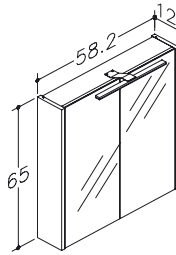

MIRROR CABINETS WITH LED ILLUMINATOR *GARDA*

IP44

DECOR	58.2 CM	78.2 CM	98.2 CM
matt white	2002312	2002512	2002712
matt grey	2002305	2002505	2002705
grey cashmere	2002306	2002506	2002706

180 €

195 €

235 €