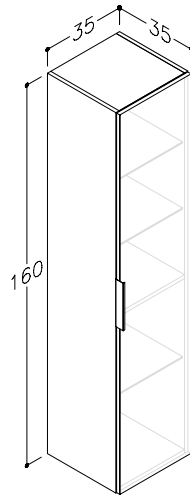

DECOR	46.6 CM	60.8 CM	80.8 CM	100.9 CM
○ mirror	2100200	2100300	2100500	2100700
	160 €	225 €	260 €	335 €

MIRROR CABINETS WITH MIRROR SIDES, DOUBLE MIRROR DOORS AND LED ILLUMINATOR **GARDA**

DECOR	46.6 CM	60.8 CM	80.8 CM	100.9 CM
○ mirror	2102200	2102300	2102500	2102700
	255 €	320 €	355 €	430 €

TALL UNITS

DECOR	HANDLES	35 CM	35 CM
○ glossy white	● chrome	13312114	13332114
		175 €	190 €

BASIN UNITS WITH WASHBASINS AND BLACK SIDE FRAMES

DECOR		HANDLES		61 CM	81 CM
	matt white		black	23113312	23113512
	tobacco oak		black	23113319	23113519
				375 €	440 €

TALL UNITS

DECOR		HANDLES		35 CM
	matt white		black	23301212
	tobacco oak		black	23301219
				220 €

BASIN UNITS WITH WASHBASINS

DECOR		HANDLES		61 CM	81 CM	101 CM
 matt white	 aluminium			21113312	21113512	21113712
 graphite	 aluminium			21113322	21113522	21113722
 brown oak	 black			21113320	21113520	21113720
				375 €	440 €	525 €

TALL UNITS

DECOR		HANDLES		35 CM
 matt white	 aluminium			21301212
 graphite	 aluminium			21301222
 brown oak	 black			21301220
				215 €

**BASIN UNITS
WITH WASHBASINS
AND GROOVED FRONTS**

DECOR		HANDLES	61 CM	81 CM	101 CM
○ matt white	● chrome	● chrome	25113312	25113512	25113712
● graphite	● chrome	● chrome	25113322	25113522	25113722
			340 €	385 €	490 €