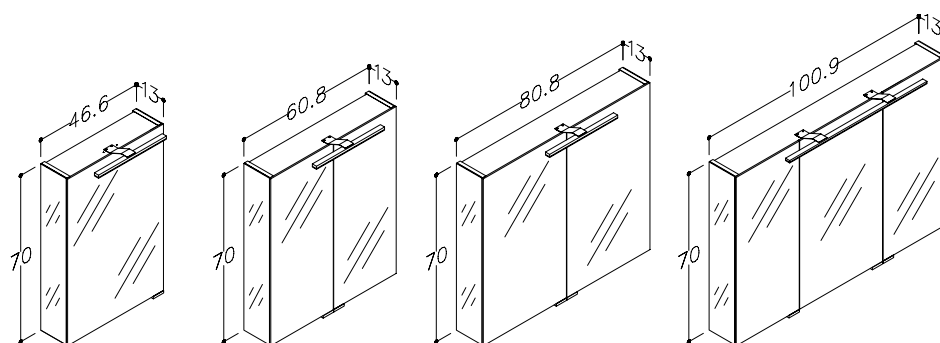

DECOR	46.6 CM	60.8 CM	80.8 CM	100.9 CM
○ mirror	2100200	2100300	2100500	2100700
	160 €	225 €	260 €	335 €

MIRROR CABINETS WITH MIRROR SIDES, DOUBLE MIRROR DOORS AND LED ILLUMINATOR **GARDA**

DECOR	46.6 CM	60.8 CM	80.8 CM	100.9 CM
○ mirror	2102200	2102300	2102500	2102700
	255 €	320 €	355 €	430 €